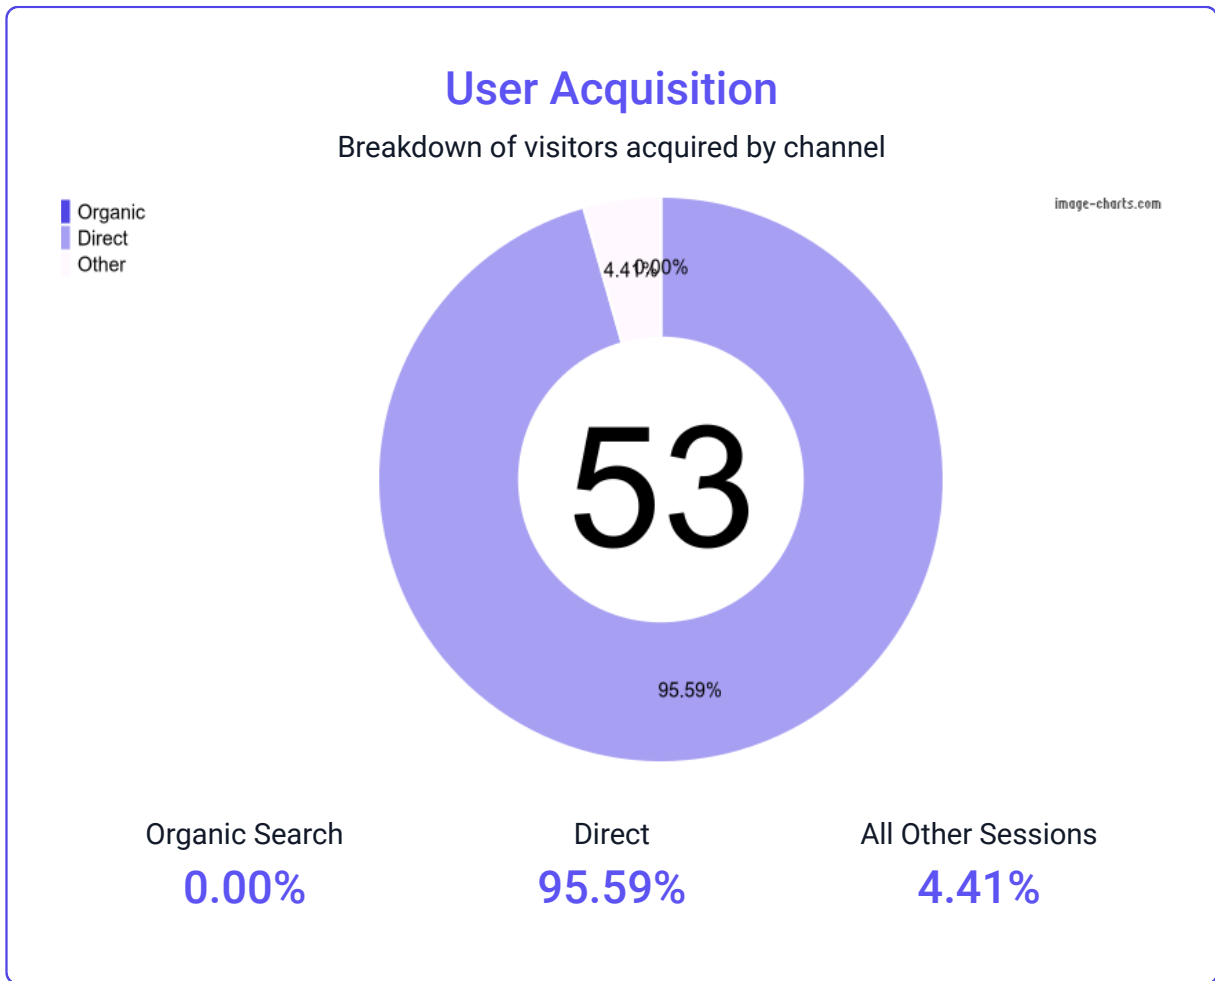

SSL Certificate	
Indexable	
PHP Version	8.1.28
PHP Version is Secured	

Traffic

Everything You Should Know About Your Website Traffic

Performance metrics

Users
53

Sessions
69

Page Views Per Session
1.2

Traffic

Everything You Should Know About Your Website Traffic

Sessions

Distribution Per Day

Most Viewed Pages

https://thempumbrellaslab.kinsta.cloud/	73
https://thempumbrellaslab.kinsta.cloud/label/29693	3
https://thempumbrellaslab.kinsta.cloud/explore-the-new-wp-umbrella-and-collabore-with-your-team-2GFQgU	2
https://thempumbrellaslab.kinsta.cloud/automatic-database-upgrades-for-woocommerce-elementor-a-revamped-update-core-page-3A1lAs	1
https://thempumbrellaslab.kinsta.cloud/label/29694	1
https://thempumbrellaslab.kinsta.cloud/label/29696	1