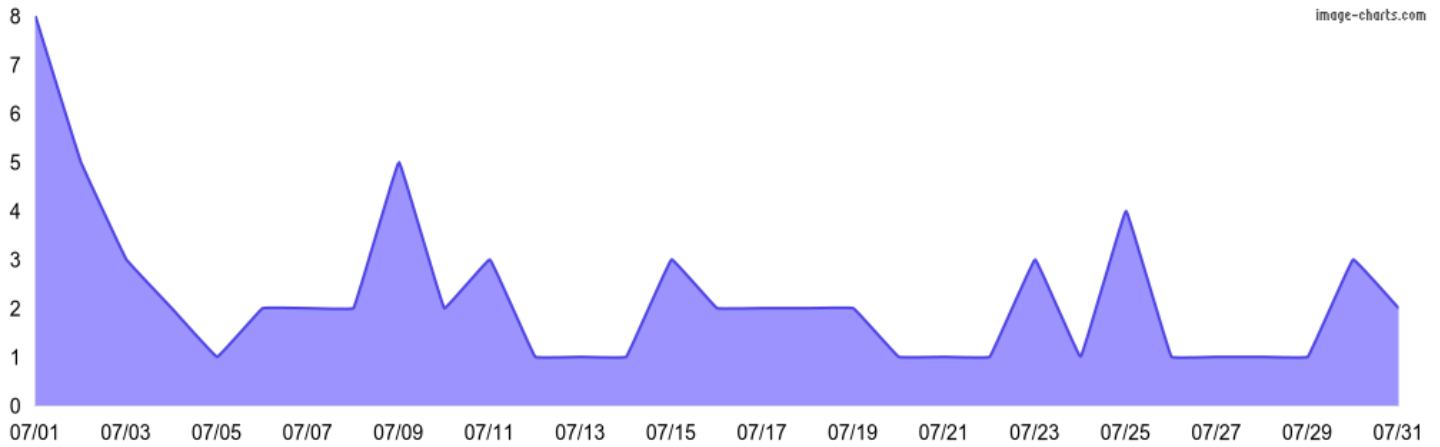

SSL Certificate	
Indexable	
PHP Version	8.1.28
PHP Version is Secured	

Traffic

Everything You Should Know About Your Website Traffic

Performance metrics

Users
53

Sessions
69

Page Views Per Session
1.2

Traffic

Everything You Should Know About Your Website Traffic

Sessions

Distribution Per Day

Most Viewed Pages

https://thempumbrellaslab.kinsta.cloud/	73
https://thempumbrellaslab.kinsta.cloud/label/29693	3
https://thempumbrellaslab.kinsta.cloud/explore-the-new-wp-umbrella-and-collabore-with-your-team-2GFQgU	2
https://thempumbrellaslab.kinsta.cloud/automatic-database-upgrades-for-woocommerce-elementor-a-revamped-update-core-page-3A1lAs	1
https://thempumbrellaslab.kinsta.cloud/label/29694	1
https://thempumbrellaslab.kinsta.cloud/label/29696	1